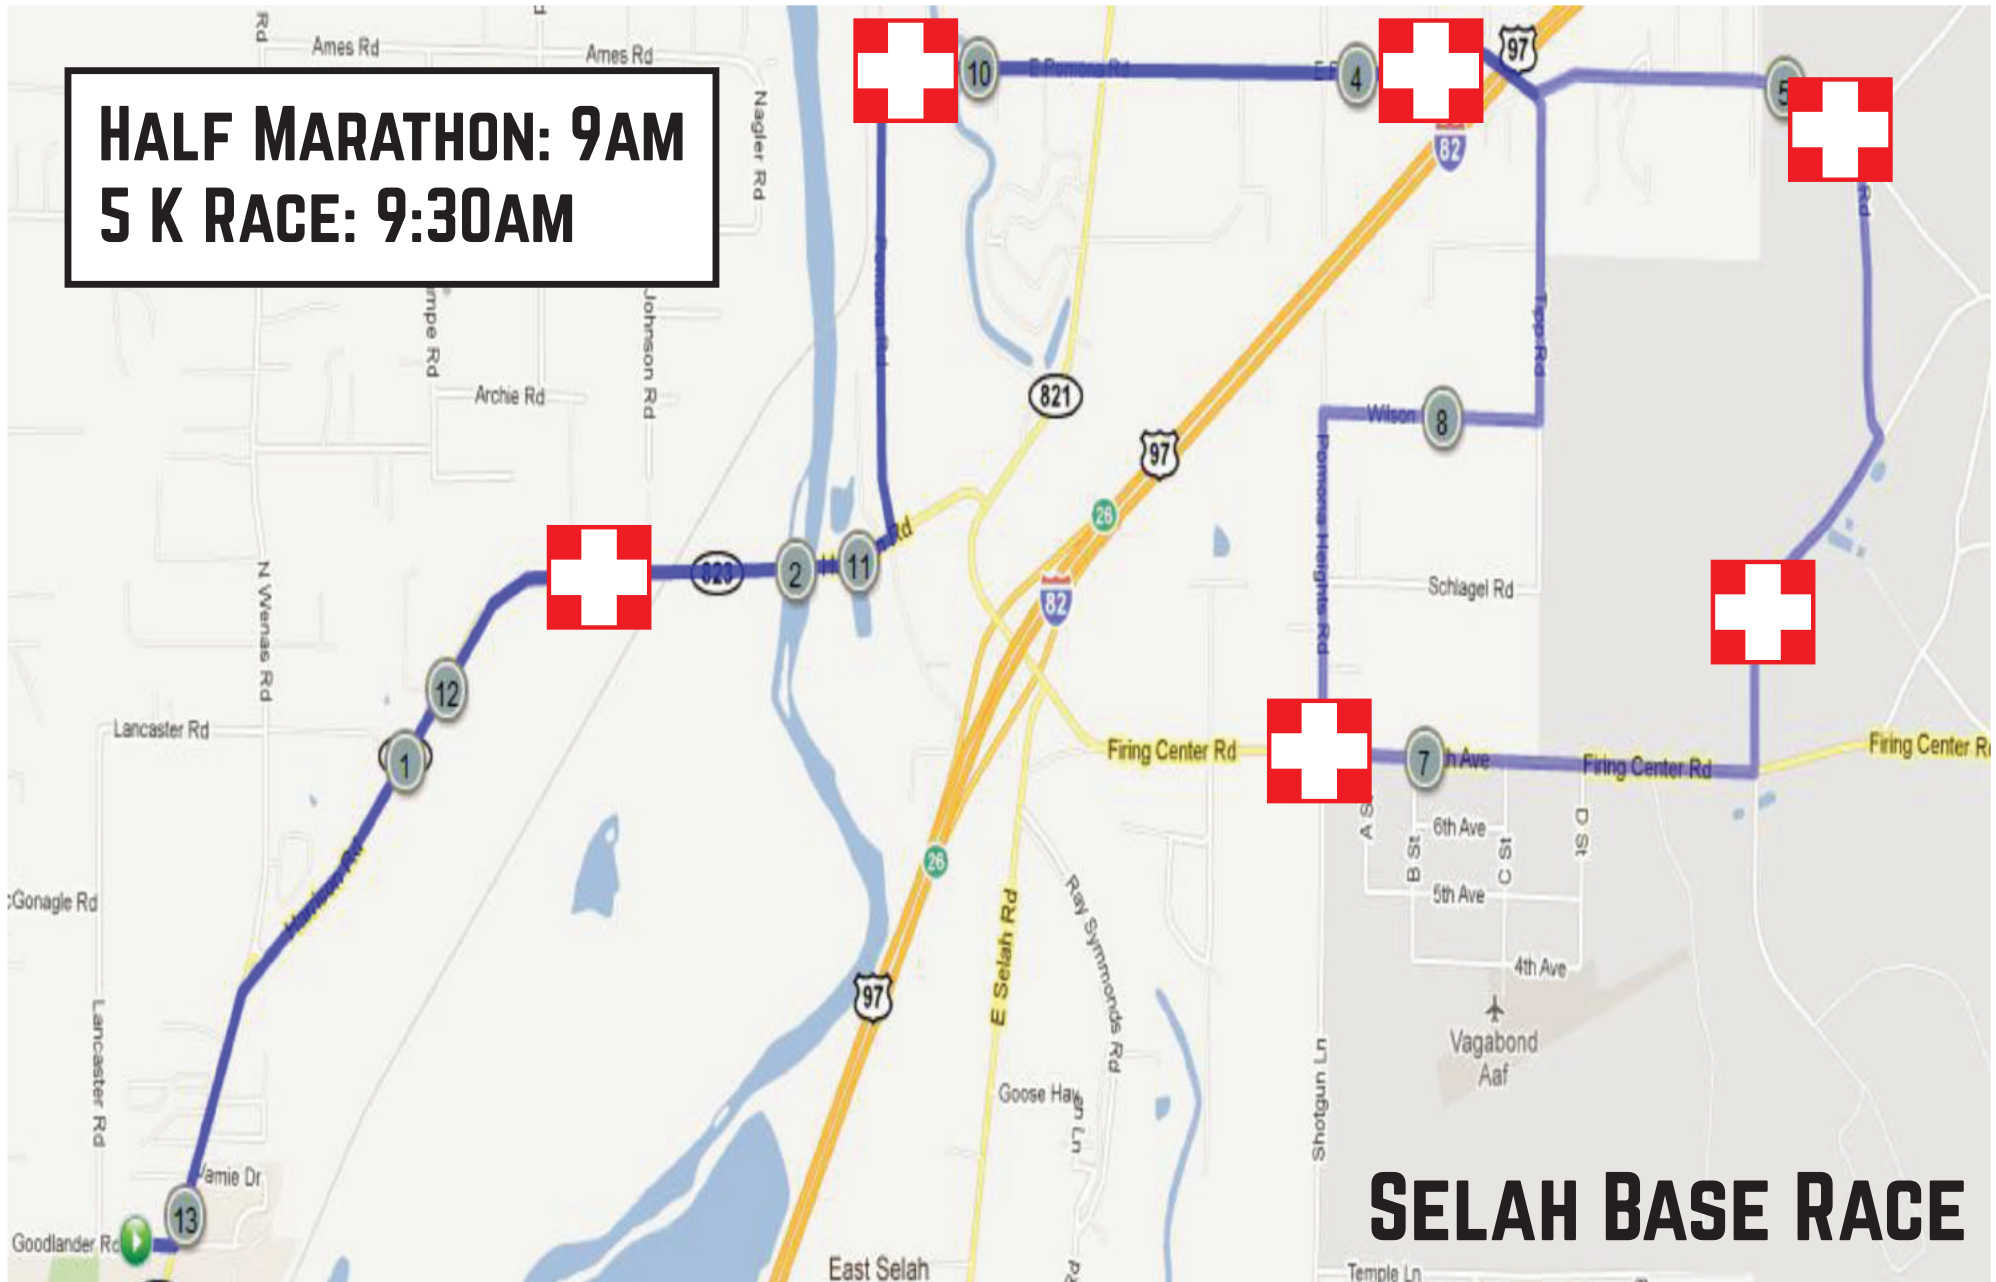

AID STATION MAP

HALF MARATHON: 9AM
5 K RACE: 9:30AM

SELAH BASE RACE